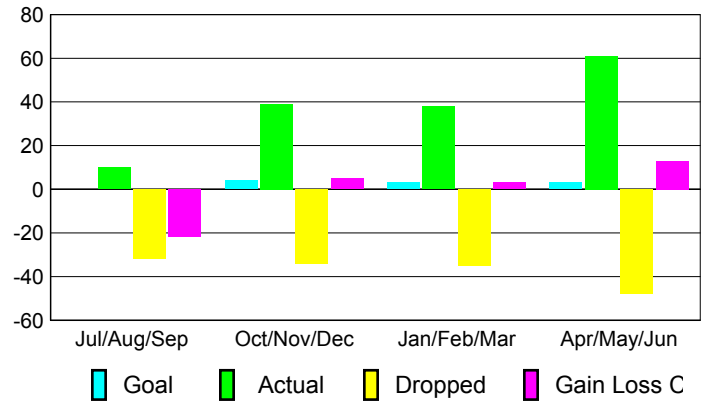

Club Results 2008-2009

Goal, New, Dropped, Gain/Loss

MEMBERSHIP

Membership Results 2008-2009

Membership 2007-2008

Month	Net Memb Goal	Actual New Memb	Actual Dropped Memb	Gain/Loss of Memb	Gain/Loss of Memb
Jul/Aug/Sep	0	10	-32	-22	-21
Oct/Nov/Dec	4	39	-34	5	-9
Jan/Feb/Mar	3	38	-35	3	5
Apr/May/June	3	61	-48	13	-10
Totals	10	148	-149	-1	-35

Membership Results 2008-2009

Goal, New, Dropped, Gain/Loss

Comparison of Club Gain/Loss

Current Year Compared to the Previous Year

Comparison of Membership Gain/Loss

Current Year Compared to the Previous Year

YTD Status Quo Clubs 2008-2009

Status Quo Clubs Compared to Status Quo Members

Gender Comparison 2008-2009

Jul/Aug/Sep

Oct/Nov/Dec

Jan/Feb/Mar

Apr/May/June

Male