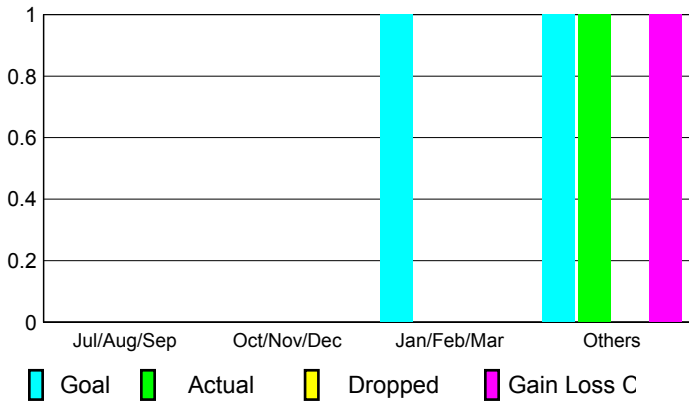

2008-2009 GMT Quarterly Report for District (or Undistricted) **District 107 E**

GMT: **JON BJARNI THORSTEINSSO**

Location: **FINLAND**

GMT CA: **4**

CLUBS

Club Results 2008-2009

Clubs 2007-2008

Month	New Club Goal	Actual New Clubs	Actual Dropped Clubs	Gain/Loss of Clubs	Gain/Loss of Clubs
Jul/Aug/Sep	0	0	0	0	0
Oct/Nov/Dec	0	0	0	0	0
Jan/Feb/Mar	1	0	0	0	0
Apr/May/June	1	1	0	1	1
Totals	2	1	0	1	1

Club Results 2008-2009

Goal, New, Dropped, Gain/Loss

MEMBERSHIP

Membership Results 2008-2009

Membership 2007-2008

Month	Net Memb Goal	Actual New Memb	Actual Dropped Memb	Gain/Loss of Memb	Gain/Loss of Memb
Jul/Aug/Sep	0	10	-32	-22	-21
Oct/Nov/Dec	4	39	-34	5	-9
Jan/Feb/Mar	3	38	-35	3	5
Apr/May/June	3	61	-48	13	-10
Totals	10	148	-149	-1	-35