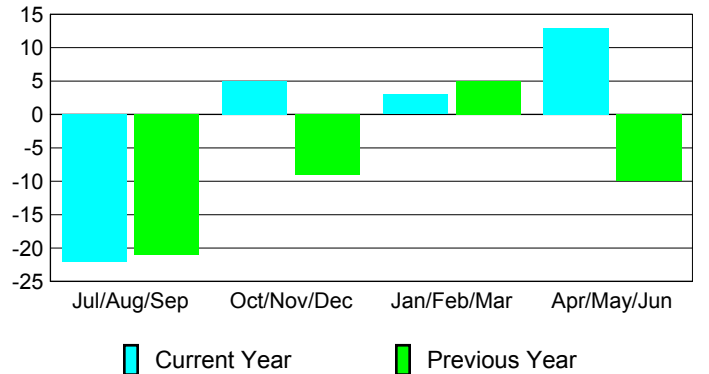

Club Results 2008-2009

Goal, New, Dropped, Gain/Loss

MEMBERSHIP

Membership Results 2008-2009

Membership 2007-2008

Month	Net Memb Goal	Actual New Memb	Actual Dropped Memb	Gain/Loss of Memb	Gain/Loss of Memb
Jul/Aug/Sep	0	10	-32	-22	-21
Oct/Nov/Dec	4	39	-34	5	-9
Jan/Feb/Mar	3	38	-35	3	5
Apr/May/June	3	61	-48	13	-10
Totals	10	148	-149	-1	-35

Membership Results 2008-2009

Goal, New, Dropped, Gain/Loss

Comparison of Club Gain/Loss

Current Year Compared to the Previous Year

Comparison of Membership Gain/Loss

Current Year Compared to the Previous Year

YTD Status Quo Clubs 2008-2009

Status Quo Clubs Compared to Status Quo Members

Gender Comparison 2008-2009

Jul/Aug/Sep

Oct/Nov/Dec

Jan/Feb/Mar

Apr/May/June

Male